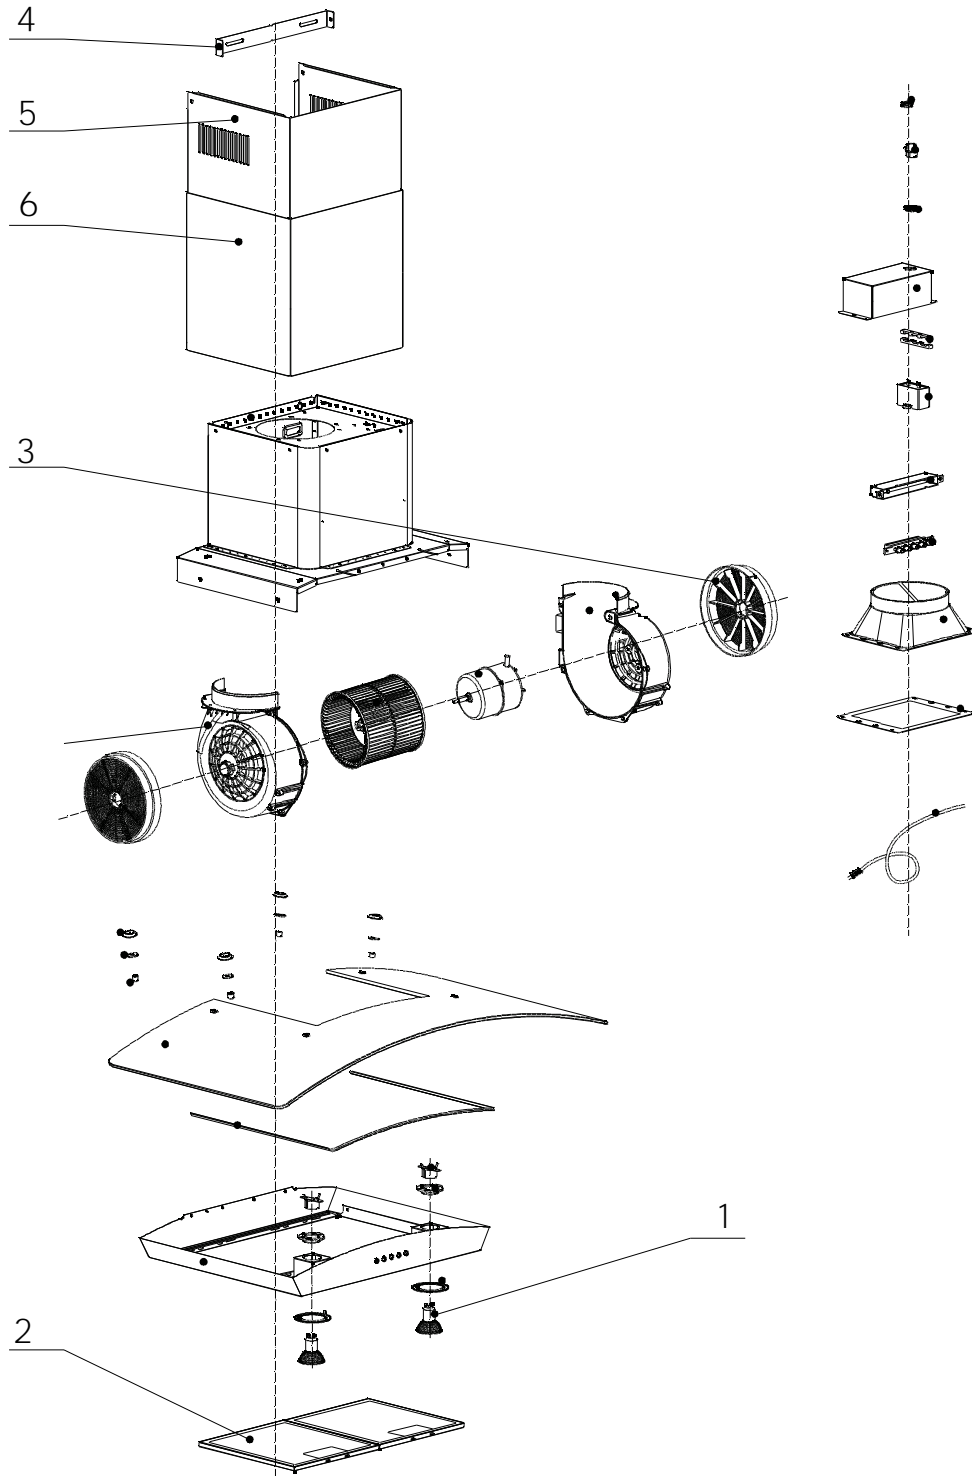

## Factory Parts Catalog

<b>Product No.</b>	<b>FHWC3070LS</b>
<b>Base model</b>	FHWC3070L
<b>Color</b>	stainless steel
<b>Volts</b>	120 V
<b>Watts</b>	210 Watts
<b>Owner's Guide</b>	A06823705

### **RANGE HOOD**

Model No.  
**FHWC3070L**

Publication No.  
**5995749636**  
26/01/16  
(EN/SERVICE/)  
099

**RECOMMENDED SPARE PARTS**

May show more parts than really exist!

FHWC3070LS

**RECOMMENDED SPARE PARTS**

---

<b>POS. NO</b>	<b>PART NO.</b>	<b>DESCRIPTION</b>
1	4056022967	Bulb Lamp
2	4056023981	Filter, aluminum
3	5304539515	Filter air, charcoal
4	4056058565	Mounting bracket, chimney
5	4056058540	Chimney, upper
6	4056058557	Chimney, lower