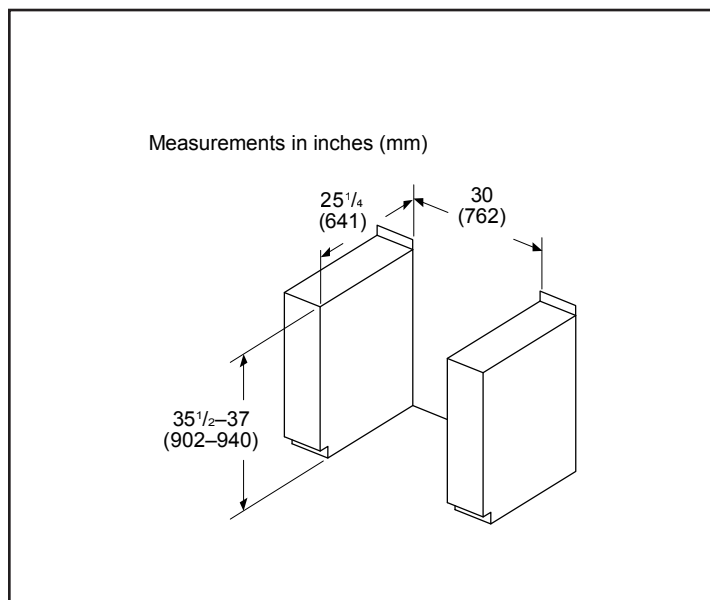

30" Gas Slide-in Range

300 Series – Stainless Steel HGF3050MUC

Installation Details

Accessories: To purchase Bosch accessories, cleaners & parts please visit www.bosch-home.com/us/store or call 1-800-944-2904 (Mon to Fri 5 am to 6 pm PST, Sat 6 am to 3 pm PST).

Notes: All height, width and depth dimensions are shown in inches. BSH reserves the absolute and unrestricted right to change product materials and specifications, at any time, without notice. Consult the product's installation instructions for final dimensional data and other details prior to making cutout.

Warranties: Please see Use & Care manual or Bosch website for statement of limited warranty.

For more information on our entire line of products, go to www.bosch-home.com/us or call 1-800-944-2904

© BSH Home Appliances Corporation. All rights reserved. Bosch is a registered trademark of Robert Bosch GmbH.