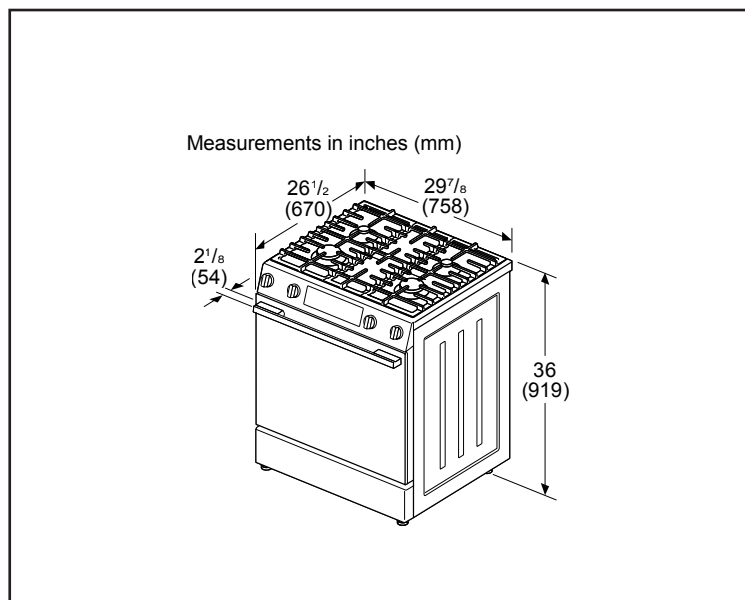

30" Gas Slide-in Range

300 Series – Stainless Steel HGF3050MUC

Installation Details

Accessories: To purchase Bosch accessories, cleaners & parts please visit www.bosch-home.com/us/store or call 1-800-944-2904 (Mon to Fri 5 am to 6 pm PST, Sat 6 am to 3 pm PST).

Notes: All height, width and depth dimensions are shown in inches. BSH reserves the absolute and unrestricted right to change product materials and specifications, at any time, without notice. Consult the product's installation instructions for final dimensional data and other details prior to making cutout.

Warranties: Please see Use & Care manual or Bosch website for statement of limited warranty.

For more information on our entire line of products, go to www.bosch-home.com/us or call 1-800-944-2904

© BSH Home Appliances Corporation. All rights reserved. Bosch is a registered trademark of Robert Bosch GmbH.