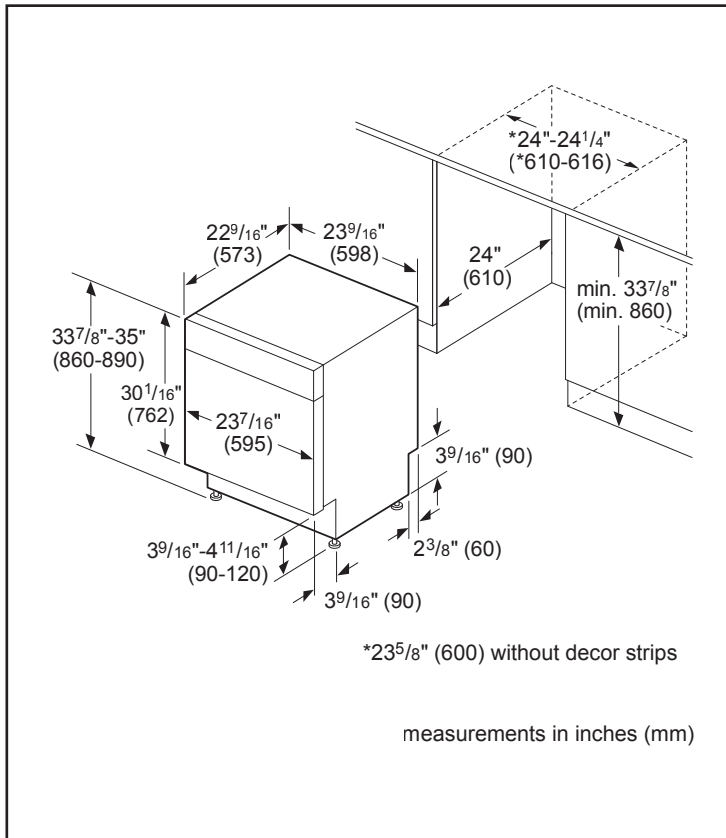

24" Recessed Handle Dishwasher

300 Series – Stainless Steel SHE3ADF5N

Installation Details

Accessories: To purchase Bosch accessories, cleaners & parts please call 1-800-944-2904 (Mon to Fri 5 am to 6 pm PST, Sat 6 am to 3 pm PST).

Notes: All height, width and depth dimensions are shown in inches. BSH reserves the absolute and unrestricted right to change product materials and specifications, at any time, without notice. Consult the product's installation instructions for final dimensional data and other details prior to making cutout.

Warranties: Please see Use & Care manual or Bosch website for statement of limited warranty.

For more information on our entire line of products, go to www.bosch-home.ca or call 1-800-944-2904

© BSH Home Appliances Corporation. All rights reserved. Bosch is a registered trademark of Robert Bosch GmbH.