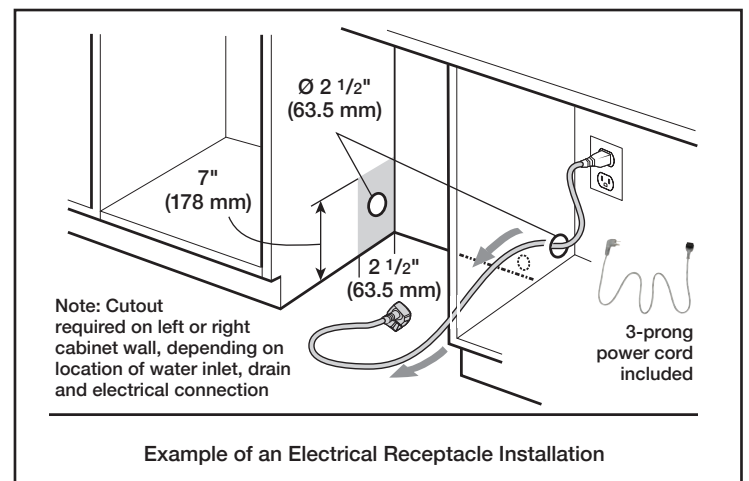

24" Recessed Handle Dishwasher

300 Series – Stainless Steel SHE3ADF5N

Installation Details

Accessories: To purchase Bosch accessories, cleaners & parts please call 1-800-944-2904 (Mon to Fri 5 am to 6 pm PST, Sat 6 am to 3 pm PST).

Notes: All height, width and depth dimensions are shown in inches. BSH reserves the absolute and unrestricted right to change product materials and specifications, at any time, without notice. Consult the product's installation instructions for final dimensional data and other details prior to making cutout.

Warranties: Please see Use & Care manual or Bosch website for statement of limited warranty.

For more information on our entire line of products, go to www.bosch-home.ca or call 1-800-944-2904

© BSH Home Appliances Corporation. All rights reserved. Bosch is a registered trademark of Robert Bosch GmbH.