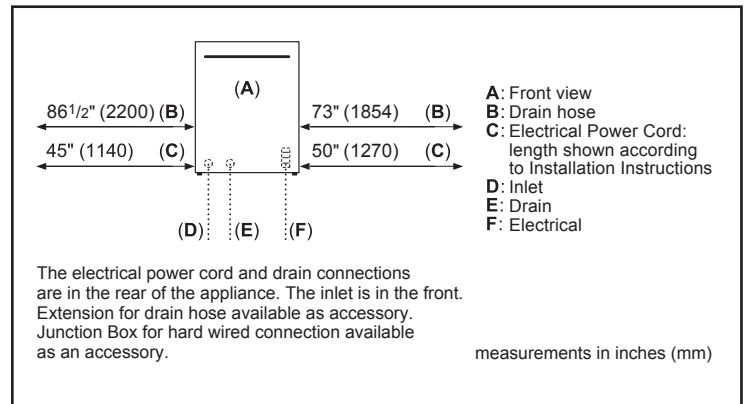

24" Recessed Handle Dishwasher

300 Series – Stainless Steel SHE3ADF5N

Installation Details

Accessories: To purchase Bosch accessories, cleaners & parts please call 1-800-944-2904 (Mon to Fri 5 am to 6 pm PST, Sat 6 am to 3 pm PST).

Notes: All height, width and depth dimensions are shown in inches. BSH reserves the absolute and unrestricted right to change product materials and specifications, at any time, without notice. Consult the product's installation instructions for final dimensional data and other details prior to making cutout.

Warranties: Please see Use & Care manual or Bosch website for statement of limited warranty.

For more information on our entire line of products, go to www.bosch-home.ca or call 1-800-944-2904

© BSH Home Appliances Corporation. All rights reserved. Bosch is a registered trademark of Robert Bosch GmbH.