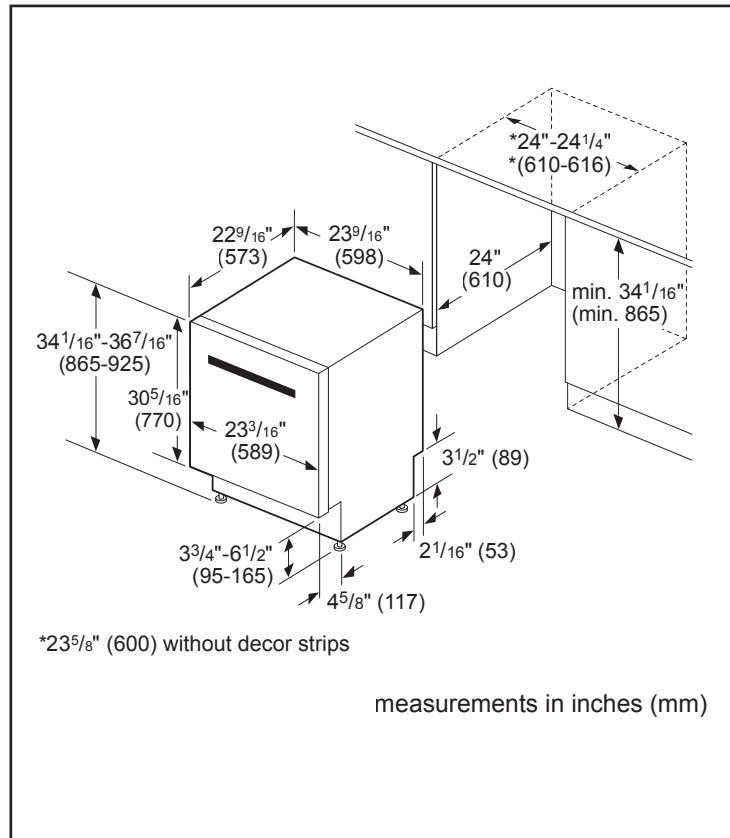

24" Recessed Handle Dishwasher

100 Series – Stainless Steel SHE41D75UC

Installation Details

Accessories: To purchase Bosch accessories, cleaners & parts please call 1-800-944-2904 (Mon to Fri 5 am to 6 pm PST, Sat 6 am to 3 pm PST).

Notes: All height, width and depth dimensions are shown in inches. BSH reserves the absolute and unrestricted right to change product materials and specifications, at any time, without notice. Consult the product's installation instructions for final dimensional data and other details prior to making cutout.

Warranties: Please see Use & Care manual or Bosch website for statement of limited warranty.

For more information on our entire line of products, go to www.bosch-home.ca or call 1-800-944-2904

© BSH Home Appliances Corporation. All rights reserved. Bosch is a registered trademark of Robert Bosch GmbH.