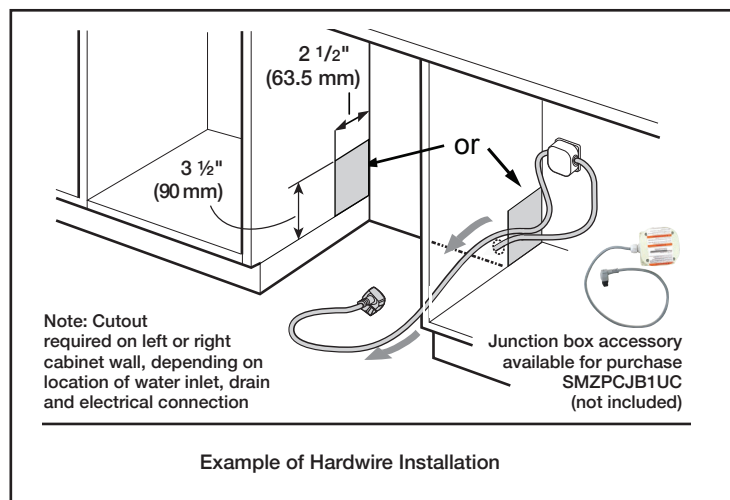

24" Recessed Handle Dishwasher

100 Series – Stainless Steel SHE41D75UC

Installation Details

Accessories: To purchase Bosch accessories, cleaners & parts please call 1-800-944-2904 (Mon to Fri 5 am to 6 pm PST, Sat 6 am to 3 pm PST).

Notes: All height, width and depth dimensions are shown in inches. BSH reserves the absolute and unrestricted right to change product materials and specifications, at any time, without notice. Consult the product's installation instructions for final dimensional data and other details prior to making cutout.

Warranties: Please see Use & Care manual or Bosch website for statement of limited warranty.

For more information on our entire line of products, go to www.bosch-home.ca or call 1-800-944-2904

© BSH Home Appliances Corporation. All rights reserved. Bosch is a registered trademark of Robert Bosch GmbH.