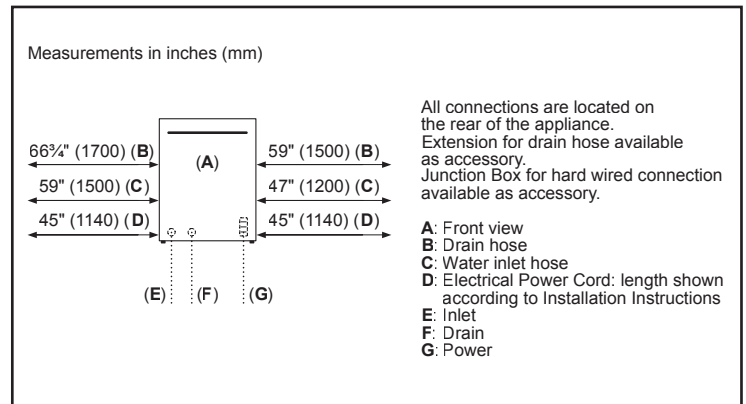

24" Recessed Handle Dishwasher

100 Series – Stainless Steel SHE41D75UC

Installation Details

Accessories: To purchase Bosch accessories, cleaners & parts please call 1-800-944-2904 (Mon to Fri 5 am to 6 pm PST, Sat 6 am to 3 pm PST).

Notes: All height, width and depth dimensions are shown in inches. BSH reserves the absolute and unrestricted right to change product materials and specifications, at any time, without notice. Consult the product's installation instructions for final dimensional data and other details prior to making cutout.

Warranties: Please see Use & Care manual or Bosch website for statement of limited warranty.

For more information on our entire line of products, go to www.bosch-home.ca or call 1-800-944-2904

© BSH Home Appliances Corporation. All rights reserved. Bosch is a registered trademark of Robert Bosch GmbH.