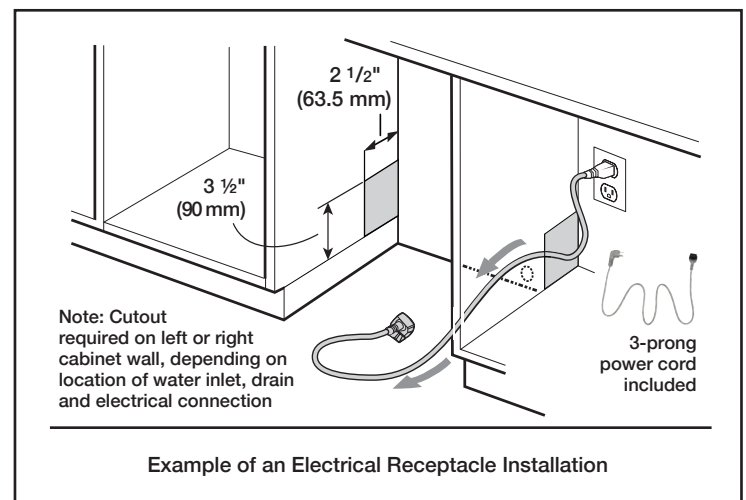

24" Recessed Handle Dishwasher

100 Series – Stainless Steel SHE41D75UC

Installation Details

Accessories: To purchase Bosch accessories, cleaners & parts please call 1-800-944-2904 (Mon to Fri 5 am to 6 pm PST, Sat 6 am to 3 pm PST).

Notes: All height, width and depth dimensions are shown in inches. BSH reserves the absolute and unrestricted right to change product materials and specifications, at any time, without notice. Consult the product's installation instructions for final dimensional data and other details prior to making cutout.

Warranties: Please see Use & Care manual or Bosch website for statement of limited warranty.

For more information on our entire line of products, go to www.bosch-home.ca or call 1-800-944-2904

© BSH Home Appliances Corporation. All rights reserved. Bosch is a registered trademark of Robert Bosch GmbH.